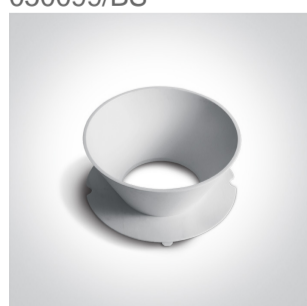

01 Recessed Spots Fixed > The Chill Out Trimless Range Round

10105RM

Trimless Recessed dark light MR16 spot with interchangeable reflector and GU10 lampholder.

Reflector must be order seperately.

Complies with standard EN60598-1 and any other specific standards.

Downloads

Dimensions

Gallery

Must be ordered separately

050099/W