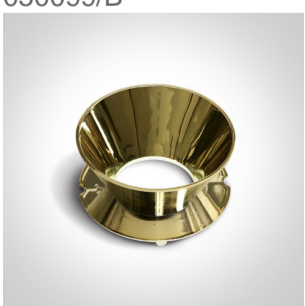

01 Recessed Spots Fixed > The Chill Out Trimless Range Round

10105RM

Trimless Recessed dark light MR16 spot with interchangeable reflector and GU10 lampholder.

Reflector must be order seperately.

Complies with standard EN60598-1 and any other specific standards.

Downloads

Dimensions

Gallery

Must be ordered separately

050099/GL