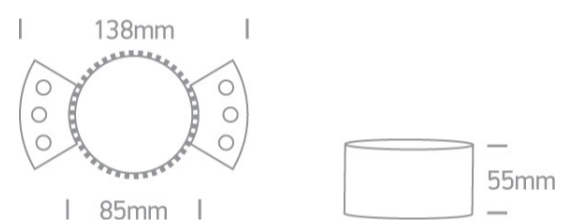

## 10105RM

Trimless Recessed dark light MR16 spot with interchangeable reflector and GU10 lampholder.

Reflector must be order seperately.

Complies with standard EN60598-1 and any other specific standards.

Downloads

Dimensions

Gallery

Must be ordered separately

050099/B

050099/BS

050099/C

050099/CU

## Physical Specification

Item Group	01 Recessed Spots Fixed
Family	The Chill Out Trimless Range Round
Order Code	10105RM
Colour	White
Material	Die Cast
Shape	Circular
Height	40mm
Diameter	60mm
Cutout Hole Diameter	90mm
Recessed trimless ceiling	Yes
Depth Required	130mm
Indoor	Yes
Adjustable	No

## Packing Info

Box Length

10cm

Box Width

7cm

Box Height

15cm

Box Weight