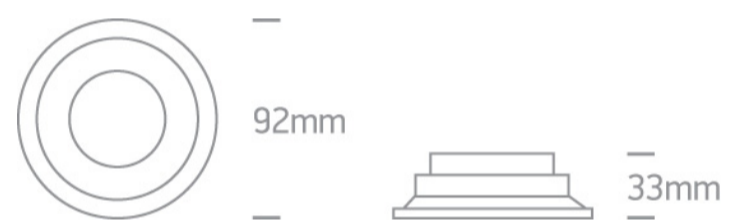

01 Recessed Spots Fixed > The Bathroom Range IP65

10105R2/W

IP65 Bathroom Recessed MR16 spot with GU10 lampholder.

Complies with standard EN60598-1 and any other specific standards.

Downloads

Dimensions

Gallery

Physical Specification

Item Group	01 Recessed Spots Fixed
Family	The Bathroom Range IP65
Order Code	10105R2/W
Colour	White
Material	Aluminium
Shape	Circular
Height	33mm

Diameter	92mm
Cutout Hole Diameter	82mm
Recessed Ceiling	Yes
Depth Required	130mm
Indoor	Yes
Outdoor	Yes
Adjustable	No