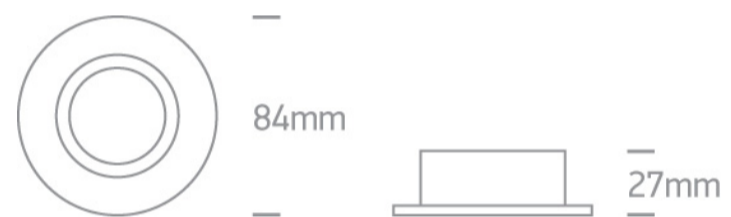

01 Recessed Spots Fixed > The Bathroom Range IP65

10105R1/AL

IP65 Bathroom Recessed MR16 spot with GU10 lampholder.

Complies with standard EN60598-1 and any other specific standards.

## Dimensions

## Physical Specification

Item Group	01 Recessed Spots Fixed
Family	The Bathroom Range IP65
Order Code	10105R1/AL
Colour	Aluminium
Material	Aluminium
Shape	Circular
Height	27mm

Diameter	84mm
Cutout Hole Diameter	68mm
Recessed Ceiling	Yes
Depth Required	120mm
Indoor	Yes
Outdoor	Yes
Adjustable	No