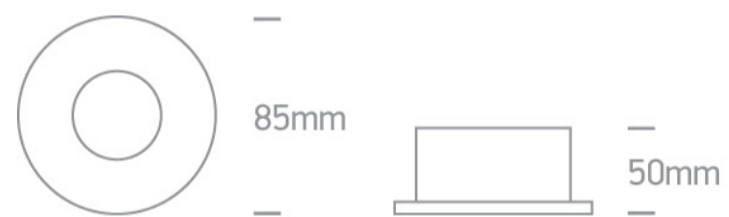

01 Recessed Spots Fixed > The Bathroom Range IP44 Die Cast

10105R/W

IP44 Bathroom Recessed MR16 spot with GU5,3 lampholder.

Complies with standard EN60598-1 and any other specific standards.

## Dimensions