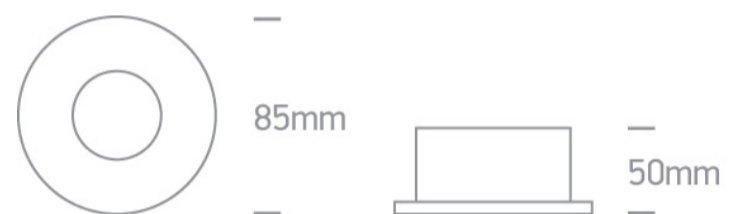

01 Recessed Spots Fixed > The Bathroom Range IP44 Die Cast

10105R/MC

IP44 Bathroom Recessed MR16 spot with GU5,3 lampholder.

Complies with standard EN60598-1 and any other specific standards.

Downloads

Dimensions

Gallery

Physical Specification

Item Group	01 Recessed Spots Fixed
Family	The Bathroom Range IP44 Die Cast
Order Code	10105R/MC
Colour	Brushed Chrome
Material	Die Cast
Shape	Circular
Height	50mm

Diameter	85mm
Cutout Hole Diameter	70mm
Recessed Ceiling	Yes
Depth Required	100mm
Indoor	Yes
Adjustable	No

Electrical Characteristics

Fitting

Input Type	Constant Voltage
Input Voltage	12V AC/DC
Safety Class	
Power(Watts)	50W
IP Rating	IP44
Light Source	Replaceable lamp
Lamp Holder	GU5.3
Number of Lamps	1
Cable Length	40cm