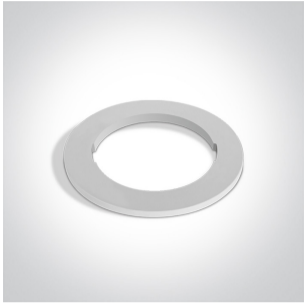

## 10105H/W

Dark Light Recessed MR16 spot with GU10 lampholder.

Complies with standard EN60598-1 and any other specific standards.

### Dimensions

### Gallery

050182/B

050182/BS

050182/W

050182R/B

050182R/BS

050182R/W

050182RA/B

## Physical Specification

Item Group	New 2020 Edition 2
Family	Recessed Spots Fixed
Order Code	10105H/W
Colour	White
Material	Die Cast
Shape	Circular
Height	40mm
Diameter	71mm
Cutout Hole Diameter	64mm
Recessed Ceiling	Yes
Depth Required	100mm
Indoor	Yes
Adjustable	No