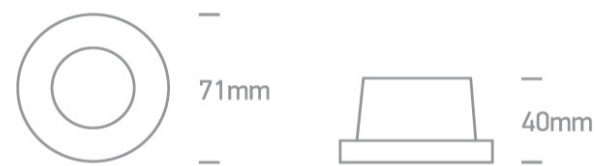

## 10105H/W

Dark Light Recessed MR16 spot with GU10 lampholder.

Complies with standard EN60598-1 and any other specific standards.

### Dimensions