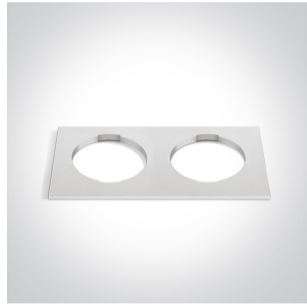

050182RB/W