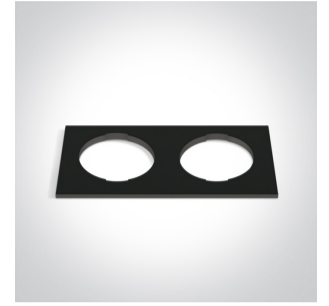

New 2020 Edition 2>Recessed Spots Fixed

10105H/BS

Dark Light Recessed MR16 spot with GU10 lampholder.

Complies with standard EN60598-1 and any other specific standards.

Downloads

Dimensions

Gallery

050182/B

050182/BS

050182/W

050182R/B

050182R/BS

050182R/W

050182RA/B

050182RA/BS

050182RA/W

050182RB/B

050182RB/BS

050182RB/W

Physical Specification

Item Group	New 2020 Edition 2
Family	Recessed Spots Fixed
Order Code	10105H/BS
Colour	Brass Reflector
Material	Die Cast
Shape	Circular
Height	40mm
Diameter	71mm
Cutout Hole Diameter	64mm
Recessed Ceiling	Yes
Depth Required	100mm
Indoor	Yes
Adjustable	No