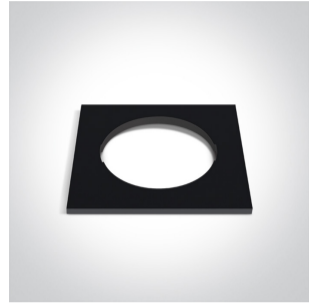

New 2020 Edition 2>Recessed Spots Fixed

10105H/BS

Dark Light Recessed MR16 spot with GU10 lampholder.

Complies with standard EN60598-1 and any other specific standards.

Downloads

Dimensions

Gallery

050182/B

050182/BS

050182/W

050182R/B

050182R/BS

050182R/W

050182RA/B

050182RA/BS

050182RA/W

050182RB/B

050182RB/BS

050182RB/W

Physical Specification

Item Group	New 2020 Edition 2
Family	Recessed Spots Fixed
Order Code	10105H/BS
Colour	Brass Reflector
Material	Die Cast
Shape	Circular
Height	40mm
Diameter	71mm
Cutout Hole Diameter	64mm
Recessed Ceiling	Yes
Depth Required	100mm
Indoor	Yes
Adjustable	No