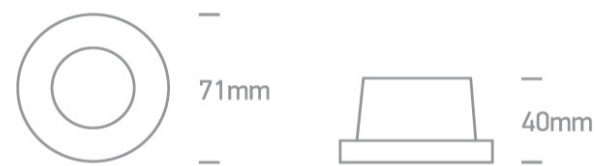

New 2020 Edition 2>Recessed Spots Fixed

10105H/BS

Dark Light Recessed MR16 spot with GU10 lampholder.

Complies with standard EN60598-1 and any other specific standards.

Downloads

Dimensions

Gallery

050182/B

050182RB/B

050182RB/BS

050182RB/W

Physical Specification

Item Group	New 2020 Edition 2
Family	Recessed Spots Fixed
Order Code	10105H/BS
Colour	Brass Reflector
Material	Die Cast
Shape	Circular
Height	40mm
Diameter	71mm
Cutout Hole Diameter	64mm
Recessed Ceiling	Yes
Depth Required	100mm
Indoor	Yes
Adjustable	No