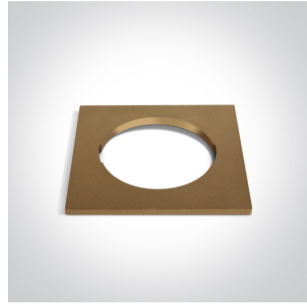

New 2020 Edition 2>Recessed Spots Fixed

10105H/BS

Dark Light Recessed MR16 spot with GU10 lampholder.

Complies with standard EN60598-1 and any other specific standards.

Downloads

Dimensions

Gallery

050182/B

050182/BS

050182/W

050182R/B

050182R/BS

050182R/W

050182RA/B

050182RA/BS

050182RA/W

050182RB/B

050182RB/BS

050182RB/W

Physical Specification

Item Group	New 2020 Edition 2
Family	Recessed Spots Fixed
Order Code	10105H/BS
Colour	Brass Reflector
Material	Die Cast
Shape	Circular
Height	40mm
Diameter	71mm
Cutout Hole Diameter	64mm
Recessed Ceiling	Yes
Depth Required	100mm
Indoor	Yes
Adjustable	No