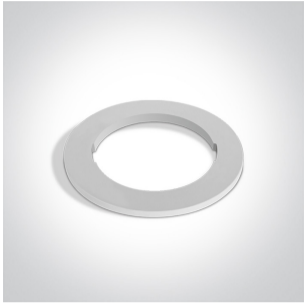

New 2020 Edition 2>Recessed Spots Fixed

10105H/BS

Dark Light Recessed MR16 spot with GU10 lampholder.

Complies with standard EN60598-1 and any other specific standards.

Downloads

Dimensions

Gallery

050182/B

050182/BS

050182/W

050182R/B

050182R/BS

050182R/W

050182RA/B

050182RA/BS

050182RA/W

050182RB/B

050182RB/BS

050182RB/W

Physical Specification

Item Group	New 2020 Edition 2
Family	Recessed Spots Fixed
Order Code	10105H/BS
Colour	Brass Reflector
Material	Die Cast
Shape	Circular
Height	40mm
Diameter	71mm
Cutout Hole Diameter	64mm
Recessed Ceiling	Yes
Depth Required	100mm
Indoor	Yes
Adjustable	No