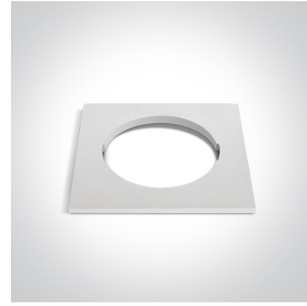

New 2020 Edition 2>Recessed Spots Fixed

10105H/BS

Dark Light Recessed MR16 spot with GU10 lampholder.

Complies with standard EN60598-1 and any other specific standards.

Downloads

Dimensions

Gallery

050182/B

050182/BS

050182/W

050182R/B

050182R/BS

050182R/W

050182RA/B

050182RA/BS

050182RA/W

050182RB/B

050182RB/BS

050182RB/W

Physical Specification

Item Group	New 2020 Edition 2
Family	Recessed Spots Fixed
Order Code	10105H/BS
Colour	Brass Reflector
Material	Die Cast
Shape	Circular
Height	40mm
Diameter	71mm
Cutout Hole Diameter	64mm
Recessed Ceiling	Yes
Depth Required	100mm
Indoor	Yes
Adjustable	No