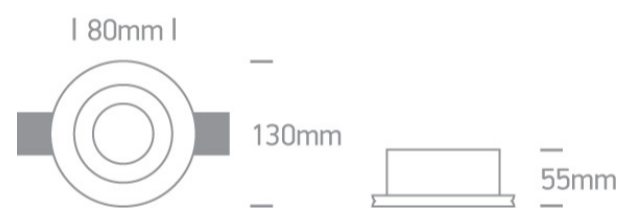

## 10105GT2

Trimless Gypsum Dark Light Recessed MR16 spot with GU10 lampholder.

Complies with standard EN60598-1 and any other specific standards.

### Dimensions

### Physical Specification

Item Group	01 Recessed Spots Fixed
Family	Trimless Gypsum
Order Code	10105GT2
Colour	White
Material	Gypsum
Shape	Circular
Height	55mm

Diameter	130mm
Cutout Hole Diameter	132mm
Recessed trimless ceiling	Yes
Depth Required	150mm
Indoor	Yes
Adjustable	No