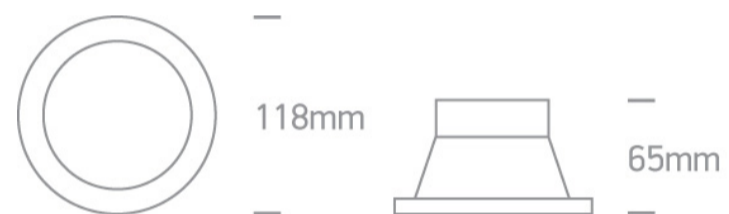

01 Recessed Spots Fixed > The Bathroom Range

10105CJ/ABS/5

Recessed Dark light MR16 spot with GU5.3 lampholder.

Complies with standard EN60598-1 and any other specific standards.

Downloads

Dimensions

Gallery

Physical Specification

Item Group

01 Recessed Spots Fixed

Family

The Bathroom Range

Order Code

10105CJ/ABS/5

Colour

Antique Brass

Material

Die Cast

Shape

Circular

Height

65mm

Diameter	118mm
Cutout Hole Diameter	102mm
Recessed Ceiling	Yes
Depth Required	120mm
Indoor	Yes
Adjustable	No

Illumination Data

Illumination Diagram	
Dark Light	Yes

Packing Info

Box Length	12cm
Box Width	12cm
Box Height	8cm
Box Weight	0,144kg
Pcs/Carton	50

Barcode

5291889000815

HS Code

9405209990