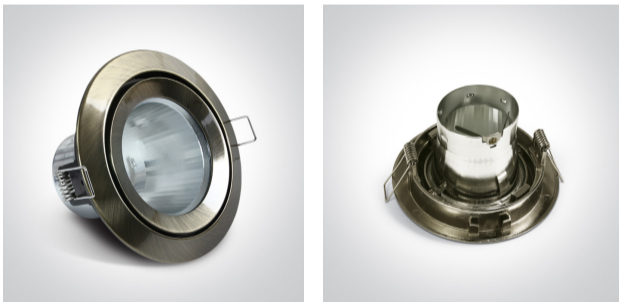

01 Recessed Spots Fixed > The Bathroom Range

10105CJ/ABS/5

Recessed Dark light MR16 spot with GU5.3 lampholder.

Complies with standard EN60598-1 and any other specific standards.

Downloads

Dimensions

Gallery

Physical Specification

Item Group

01 Recessed Spots Fixed

Family

The Bathroom Range

Order Code

10105CJ/ABS/5

Colour

Antique Brass

Material

Die Cast

Shape

Circular

Height

65mm

Diameter	118mm
Cutout Hole Diameter	102mm
Recessed Ceiling	Yes
Depth Required	120mm
Indoor	Yes
Adjustable	No

Electrical Characteristics

Fitting

Input Type	Constant Voltage
Input Voltage	12V AC/DC
Safety Class	
Power(Watts)	50W
IP Rating	IP43
Light Source	Replaceable lamp
Lamp Holder	GU5.3
Number of Lamps	1
Cable Length	40cm