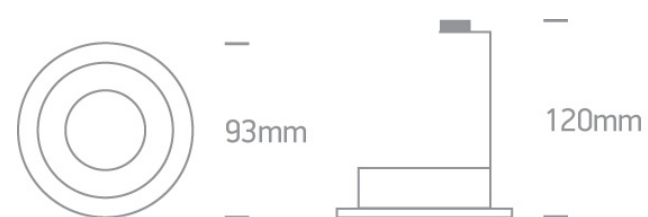

01 Recessed Spots Fixed > The Dark Light Range Aluminium

10105ALG/AL

Dark Light Recessed MR16 spot with GU10 lampholder.

Complies with standard EN60598-1 and any other specific standards.

Downloads

Dimensions

Physical Specification

Item Group	01 Recessed Spots Fixed
Family	The Dark Light Range Aluminium
Order Code	10105ALG/AL
Colour	Aluminium
Material	Aluminium
Shape	Circular
Height	120mm
Diameter	92mm
Cutout Hole Diameter	78mm
Recessed Ceiling	Yes
Depth Required	150mm
Indoor	Yes