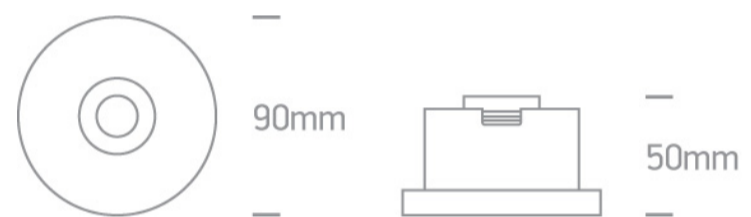

02 Recessed Spots Fixed LED>The Cement Look Recessed

10104M/W

4,5W Stone look Recessed LED spot.

Complete with 350mA driver.

Complies with standard EN60598-1 and any other specific standards.

Downloads

Dimensions

Gallery

Physical Specification

Item Group	02 Recessed Spots Fixed LED
Family	The Cement Look Recessed
Order Code	10104M/W
Colour	Cement
Material	Cement
Shape	Circular
Height	50mm

Diameter	90mm
Cutout Hole Diameter	72mm
Recessed Ceiling	Yes
Depth Required	70mm
Indoor	Yes
Adjustable	No