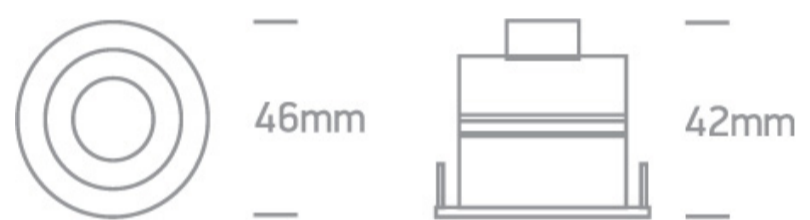

New 2020 Edition 3>Recessed Spots Fixed LED

10103M/B/W

3W COB LED recessed spot with prismatic diffuser IP65.

Requires 700mA driver.

Complies with standard EN60598-1 and any other specific standards.

Downloads

Dimensions

Gallery

Must be ordered separately

89004A

Physical Specification

Item Group	New 2020 Edition 3
Family	Recessed Spots Fixed LED
Order Code	10103M/B/W
Colour	Black
Material	Aluminium
Shape	Circular
Height	42mm
Diameter	46mm
Cutout Hole Diameter	38mm
Recessed Ceiling	Yes
Depth Required	55mm
Indoor	Yes
Outdoor	Yes
Adjustable	No

Electrical Characteristics

Fitting

Input Type	Constant Current
Input Current	700mA
Safety Class	
Power(Watts)	3W
IP Rating	IP65
Light Source	LED built in
LED Type	COB
LED Brand	Cree
LED Number	1
Cable Length	60cm
F Mark	

Illumination Data

Colour Temperature 3000K

Lumen Output 270lm

Light Efficiency 90lm/W

CRI 90

Beam Angle 30°

Illumination Diagram 

Packing Info