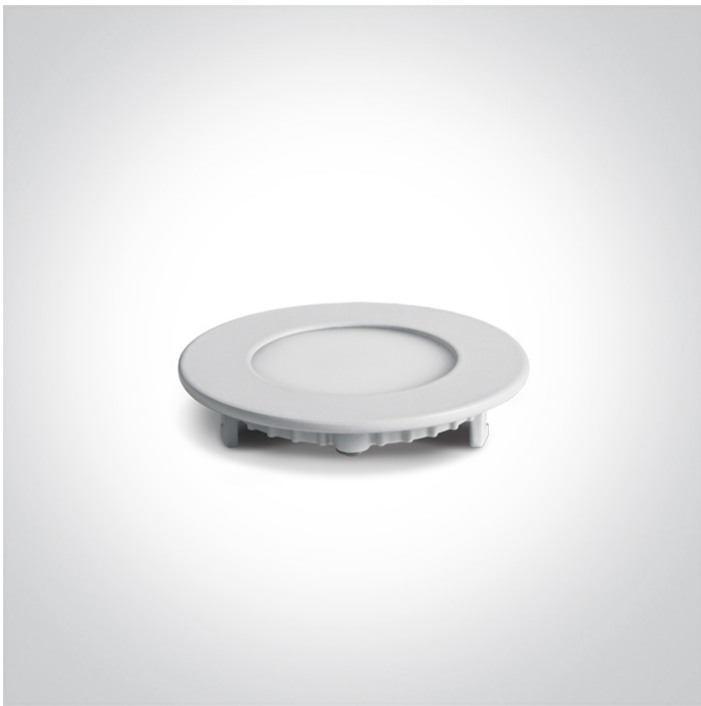

06 Downlights Fixed LED>Round Recessed Panels 3-12W

10103FA/W/W

3W slim downlight LED, IP40, ideal for commercial applications such as offices, galleries and showrooms.

Supplied with 300mA non-dimmable LED driver.

Complies with standard EN60598-1 and any other specific standards.

Downloads

Dimensions

Gallery

Physical Specification

Item Group	06 Downlights Fixed LED
Family	Round Recessed Panels 3-12W
Order Code	10103FA/W/W
Colour	White
Material	Die Cast
Diffuser Material	Acrylic
Shape	Circular

Height	22mm
Diameter	85mm
Cutout Hole Diameter	70mm
Recessed Ceiling	Yes
Depth Required	50mm
Indoor	Yes
Adjustable	No

Electrical Characteristics

Gear	External-Included
Fitting + Driver	
Input Voltage	220-240V
50 Hz	Yes
60 Hz	Yes
Safety Class	
Power(Watts)	3W
IP Rating	IP40
Light Source	LED built in
Dimmable	No
F Mark	