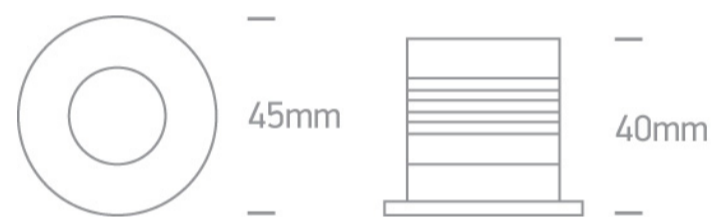

02 Recessed Spots Fixed LED>The 1W/3W LED Dark Light Range

10103DE/B/W

1W/3W Recessed Dark Light LED spot with removable head, IP20.

Requires 350mA/700mA driver.

Complies with standard EN60598-1 and any other specific standards.

Downloads

Dimensions

Must be ordered separately

89004

89004A

Physical Specification

Item Group	02 Recessed Spots Fixed LED
Family	The 1W/3W LED Dark Light Range
Order Code	10103DE/B/W
Colour	Black
Material	Aluminium
Shape	Circular

Height	40mm
Diameter	45mm
Cutout Hole Diameter	38mm
Recessed Ceiling	Yes
Depth Required	60mm
Indoor	Yes
Adjustable	No

Electrical Characteristics

Fitting

Input Type	Constant Current
Input Current	350mA/700mA
Safety Class	
Power(Watts)	1W/3W
IP Rating	IP20
Light Source	LED built in
LED Type	COB
LED Brand	Epistar
Cable Length	40cm
F Mark	

Illumination Data

Colour Temperature	3000K
Lumen Output	200lm@3W
Light Efficiency	66,67lm/W
CRI	80
Beam Angle	38°
Illumination Diagram	
Dark Light	Yes

Packing Info

Box Length	9cm
Box Width	6cm
Box Height	5,5cm
Pcs/Carton	50
Barcode	5291889061281
HS Code	9405409900