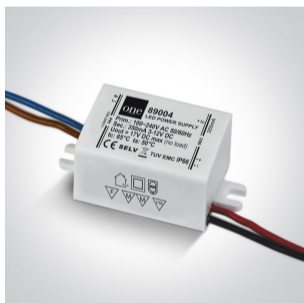

02 Recessed Spots Fixed LED>The 1W/3W LED Dark Light Range

10103DE/B/W

1W/3W Recessed Dark Light LED spot with removable head, IP20.

Requires 350mA/700mA driver.

Complies with standard EN60598-1 and any other specific standards.

Downloads

Dimensions

Must be ordered separately

89004

89004A

Physical Specification

Item Group	02 Recessed Spots Fixed LED
Family	The 1W/3W LED Dark Light Range
Order Code	10103DE/B/W
Colour	Black
Material	Aluminium
Shape	Circular

Height	40mm
Diameter	45mm
Cutout Hole Diameter	38mm
Recessed Ceiling	Yes
Depth Required	60mm
Indoor	Yes
Adjustable	No

Electrical Characteristics

Fitting

Input Type	Constant Current
Input Current	350mA/700mA
Safety Class	
Power(Watts)	1W/3W
IP Rating	IP20
Light Source	LED built in
LED Type	COB
LED Brand	Epistar
Cable Length	40cm
F Mark	

Illumination Data

Colour Temperature	3000K
Lumen Output	200lm@3W
Light Efficiency	66,67lm/W
CRI	80
Beam Angle	38°
Illumination Diagram	
Dark Light	Yes

Packing Info

Box Length	9cm
Box Width	6cm
Box Height	5,5cm
Pcs/Carton	50
Barcode	5291889061281
HS Code	9405409900