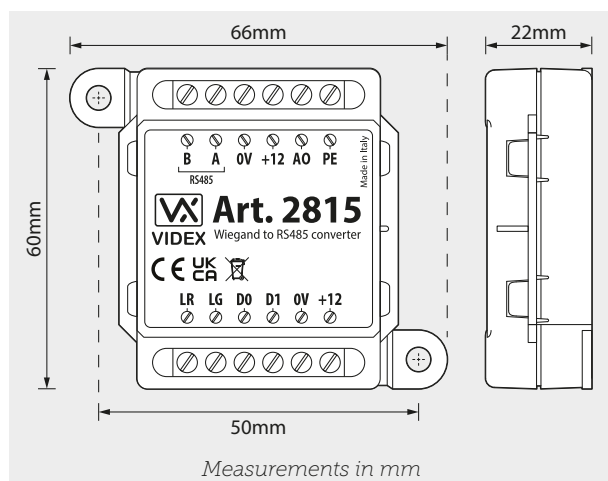

## Wiegand to RS485 Converter

THE POWER TO SECURE

The **Art.2815** is a wiegand to RS485 converter, it allows the connection of 3rd party wiegand proximity readers and keypads to an RS485 bus.

The converter is compatible with **VIDEX's** 4G GSM intercom modules (excl. **Art.150/4G**) and **VIDEX's** IP system devices.

Programming is via the internal dip-switches to select the wiegand protocol and device type (proximity reader or keypad), device ID setup (**ID.0 - ID.15**), auxiliary output **AO** time (1 - 15 secs or 0 for latch mode) and keypad access code length (any length or 4 - 8 digits).